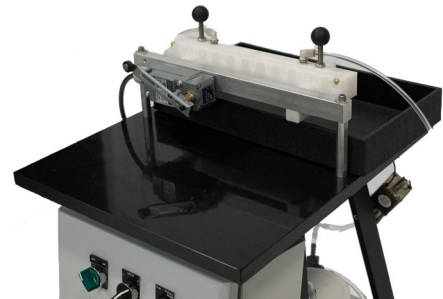

UNIVERSAL DRAWER GLUER

GP-S12

DRAWER EQUIPMENT

DODDS universal drawer gluer **Model GP- S12** glues a range of drawer construction types quickly and neatly. Ideal for custom and long production runs, machine offers labor savings through easy operation, precision gluing automatic clean-up. Other DODDS machines for drawer assembly include C-48N universal drawer clamp, which flushes the drawer side tenons to the fronts and backs after glue is applied.

Simplified Operation

Position drawer side on table bar and turn the selector switch to (Mode 1) six inches and below or (Mode 2) above six to twelve inches. When placing the drawer side on the table bar the limit switch is tripped. The metering pumps are activated, and a precise amount of glue is automatically applied to the tenons. The drawer side is then rotated and glue is applied to the other side and then ready for assembly. No wiping of the assembled parts should be required. Cleaning of the glue system is automatic. Simply turn the valve lever from "glue tank" to "water tank" and turn the selector switch from "run" to "prime/purge". Water then cleans the glue system automatically. Reversing the settings automatically primes the system with glue before resuming operation.

Features

- Automatic glue system cleaning.
- No tools required for set up.
- Fast, precise operation.
- Selector switch for different drawer heights.
- Large glue tank capacity.
- Precise metering glue pumps
- Full range of product capability.

Machine Size: 20"W x 22"L x 40"H

Table Height: 32-5/8"

Weight: 40 lbs

Product

Drawer height: 2" - 12" top to bottom

Drawer width: 5-1/2" min. front to back

Model GP-S12

1-616-784-6000
1-800-84-DODDS
1-616-784-8329 FAX
info@dodds.com
<http://www.dodds.com>