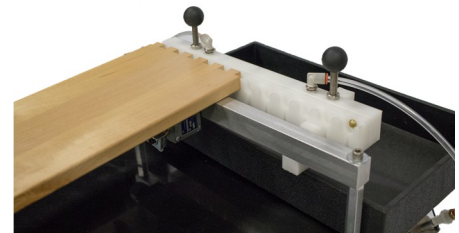

UNIVERSAL DRAWER GLUER

GP-S12

DRAWER EQUIPMENT

DODDS universal drawer gluer **Model GP- S12** glues a range of drawer construction types quickly and neatly. Ideal for custom and long production runs, machine offers labor savings through easy operation, precision gluing automatic clean-up. Other DODDS machines for drawer assembly include C-48N universal drawer clamp, which flushes the drawer side tenons to the fronts and backs after glue is applied.

Simplified Operation

Position drawer side on table bar and turn the selector switch to (Mode 1) six inches and below or (Mode 2) above six to twelve inches. When placing the drawer side on the table bar the limit switch is tripped. The metering pumps are activated, and a precise amount of glue is automatically applied to the tenons. The drawer side is then rotated and glue is applied to the other side and then ready for assembly. No wiping of the assembled parts should be required. Cleaning of the glue system is automatic. Simply turn the valve lever from "glue tank" to "water tank" and turn the selector switch from "run" to "prime/purge". Water then cleans the glue system automatically. Reversing the settings automatically primes the system with glue before resuming operation.

Options

- Glue fingers for 25 mm centerline
- Glue fingers for box joints
- Glue fingers for French (sliding) tenon joints
- Glue fingers for rabbeted joints

Specifications:

Gluer, Model GP-S12

Electrical: 110V, single phase, 60 cycle

Machine Size: 20"W x 22"L x 40"H

Table Height: 32-5/8"

Weight: 40 lbs

Product

Drawer height: 2" - 12" top to bottom

Drawer width: 5-1/2" min. front to back

Model GP-S12

1-616-784-6000
1-800-84-DODDS
1-616-784-8329 FAX
info@dodds.com
<http://www.dodds.com>